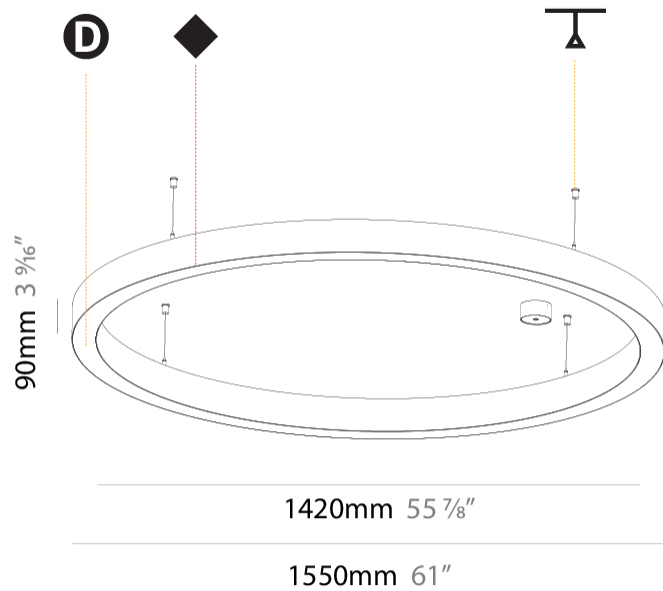

GENERAL

Series: Glorious
Subseries: Glorious Slim
Brand: Prolicht
Division: Architectural
Mounting Type: Suspension
Mounting Location: Ceiling
Subcategory: Ambient

PHYSICAL

Diameter (mm): 1550
Diameter (in): 61
Height (mm): 90
Height (in): 3 9/16
Max. Overall Height (mm): 2090
Max. Overall Height (in): 82 5/16
Light Distribution: Direct / Indirect
Weight (kg): 17.714
Weight (lbs): 37.71
Diffuser: PMMA - Opal or Micro-Prism
Fixture Finish: SSR / BKV / CWI / CRY / HAB / LAG / UFT / ITA / RUA / RUR / MIC / FTG / MYG / TWT / LOD / PUS / FRO / FUP / KIA / POP / BLS / SPG / MEY / GOH / GUM / CHC / COM / ABZ / JAG / OBR / MOS / ROR
Fixture Material: Aluminum
Cable Details: 2000mm or 6000mm Transparent Cable

ELECTRICAL

Lamp Type: LED (Zhaga Standard)
Input Wattage (W): 112 / 98
Total Output Wattage (W): 96 / 84
Dimming: Tri-Mode (Non-Dimming and Phase Dimming (120Vac only) and 0-10V Dimming)
Driver Included: Yes
Driver Location: Integrated
Driver Type: Constant Current - Universal
Driver Class: Class 2
Input Voltage (V): 120 - 277
Constant Current (MA): 350

LED

Color Temperature (°K): 3000 / 3500 / 4000
Max. Delivered Lumen (lm): 19660 / 20070 / 20480
CRI: >80 CRI
Lamp Life (hrs): 50000

OPTICAL

RATINGS AND CERTIFICATIONS

Certified By: Certified for North American Standards
IP rating: IP20